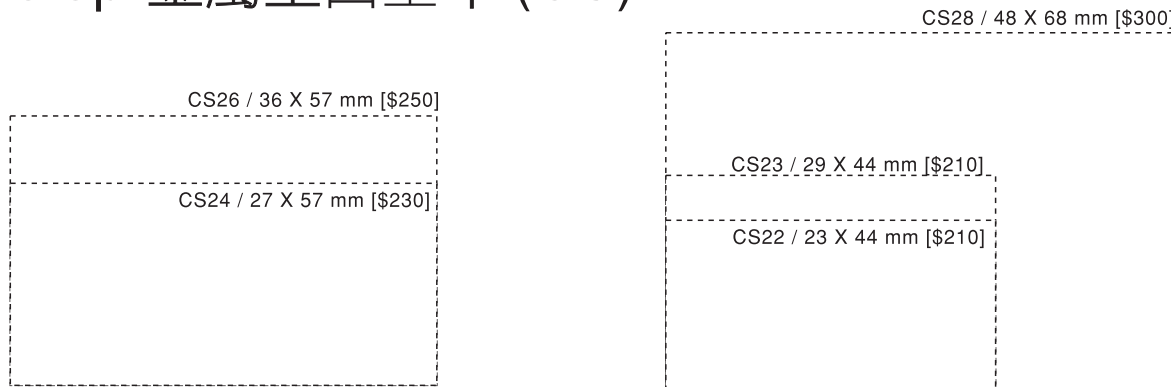

Colop 輕便型

Colop 輕便回墨印 (CL & COV & CR)

Colop 輕便回墨印 (CD & CDV)

Spare Pad	Prices	適用於
E/R12	\$25	CR12
E/R17	\$25	CR17
E/R24	\$25	CR24
R-524-7	\$30	R-524D
E/R30	\$30	CR30, CD30
E/R40	\$30	CR40, CD40, CD4H
E/R50	\$35	CR50, CD50
E/OVAL44	\$35	COV4
E/OVAL55	\$35	COV5, CDV5
E/10	\$25	CL10
E/15	\$30	CL15
E/20	\$25	CL20
E/30	\$25	CL30
E/40	\$25	CL40
E/50	\$30	CL50
E/53	\$30	CD53
E/54	\$35	CD54
E/55	\$35	CL55, CD55
E/60	\$40	CL60
E/Q17	\$25	CQ17
E/Q24	\$25	CQ24
E/Q30	\$30	CQ30
E/Q43	\$30	CQ43

雙色加\$20
Two Colour Spare Pad

CD53 / 28 X 43 mm [\$250]

Colop 金屬型回墨印 (CS)

Colop 金屬型回墨印日子印 (CD)

Colop 金屬型回墨數字型印 (CN)

Spare Pad	Prices	適用於
E/2300	\$30	CS22, CD22, CN06, CS23, CD23
E/2400	\$30	CS24, CD24, CD20
E/2600	\$35	CS26, CD26, CN08, CN10
E/2800	\$40	CS28, CD28

Two Colour Spare Pad		
Mode #	Prices	適用於
E/2300/2	\$40	CD22, CN06, CD23
E/2400/2	\$40	CD24
E/2600/2	\$50	CD26
E/2800/2	\$55	CD28

Two Colour Spare Pad

雙色加\$20

Shiny 丸印類別

五號丸 RS05

直徑 $\phi=17\text{mm}$
價錢 =[\$180]

六號丸 RS06

直徑 $\phi=20\text{mm}$
價錢 =[\$180]

十號丸 RS10

直徑 $\phi=31\text{mm}$
價錢 =[\$200]

Colop 日子跟斗印 CD4H

雙色加\$20

Colop 輕便回墨數字印

226-P / 6個位
24 X 45 mm [\$280]