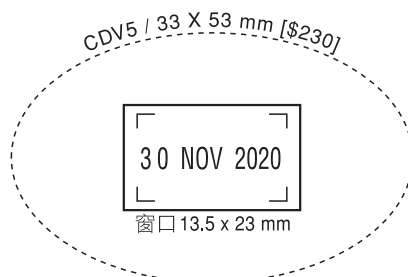

Colop 輕便型

Colop 輕便回墨印 (CL & COV & CR)

Colop 輕便回墨印 (CD & CDV)

Spare Pad	Prices	適用於
E/R12	\$25	CR12
E/R17	\$25	CR17
E/R24	\$25	CR24
R-524-7	\$30	R-524D
E/R30	\$30	CR30, CD30
E/R40	\$30	CR40, CD40, CD4H
E/R50	\$35	CR50, CD50
E/OVAL44	\$35	COV4
E/OVAL55	\$35	COV5, CDV5
E/10	\$25	CL10
E/15	\$30	CL15
E/20	\$25	CL20
E/30	\$25	CL30
E/40	\$25	CL40
E/50	\$30	CL50
E/53	\$30	CD53
E/54	\$35	CD54
E/55	\$35	CL55, CD55
E/60	\$40	CL60
E/Q17	\$25	CQ17
E/Q24	\$25	CQ24
E/Q30	\$30	CQ30
E/Q43	\$30	CQ43

雙色加\$20
Two Colour Spare Pad

CD53 / 28 X 43 mm [\$250]

Colop 金屬型回墨印 (CS)

Colop 金屬型回墨印日子印 (CD)

Colop 金屬型回墨數字型印 (CN)

Spare Pad	Prices	適用於
E/2300	\$30	CS22, CD22, CN06, CS23, CD23
E/2400	\$30	CS24, CD24, CD20
E/2600	\$35	CS26, CD26, CN08, CN10
E/2800	\$40	CS28, CD28

六號丸 RS06

直徑 $\phi=20\text{mm}$
價錢 =[\$180]

十號丸 RS10

直徑 $\phi=31\text{mm}$
價錢 =[\$200]

Colop 日子跟斗印 CD4H

雙色加\$20

Colop 輕便回墨數字印

226-P / 6個位
24 X 45 mm [\$280]