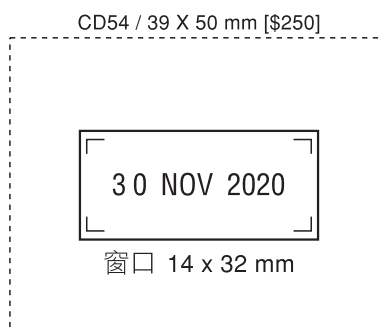

Colop 輕便型

Colop 輕便回墨印 (CL & COV & CR)

Colop 輕便回墨印 (CD & CDV)

Spare Pad	Prices	適用於
E/R12	\$25	CR12
E/R17	\$25	CR17
E/R24	\$25	CR24
R-524-7	\$30	R-524D
E/R30	\$30	CR30, CD30
E/R40	\$30	CR40, CD40, CD4H
E/R50	\$35	CR50, CD50
E/OVAL44	\$35	COV4
E/OVAL55	\$35	COV5, CDV5
E/10	\$25	CL10
E/15	\$30	CL15
E/20	\$25	CL20
E/30	\$25	CL30
E/40	\$25	CL40
E/50	\$30	CL50
E/53	\$30	CD53
E/54	\$35	CD54
E/55	\$35	CL55, CD55
E/60	\$40	CL60
E/Q17	\$25	CQ17
E/Q24	\$25	CQ24
E/Q30	\$30	CQ30
E/Q43	\$30	CQ43

雙色加\$20
Two Colour Spare Pad

CD53 / 28 X 43 mm [\$250]

Colop 金屬型回墨印 (CS)

Colop 金屬型回墨印日子印 (CD)

Colop 金屬型回墨數字型印 (CN)

Spare Pad	Prices	適用於
E/2300	\$30	CS22, CD22, CN06, CS23, CD23
E/2400	\$30	CS24, CD24, CD20
E/2600	\$35	CS26, CD26, CN08, CN10
E/2800	\$40	CS28, CD28

Two Colour Spare Pad		
Mode #	Prices	適用於
E/2300/2	\$40	CD22, CN06, CD23
E/2400/2	\$40	CD24
E/2600/2	\$50	CD26
E/2800/2	\$55	CD28

Two Colour Spare Pad

雙色加\$20

Shiny 丸印類別

五號丸 RS05

直徑 $\phi=17\text{mm}$
價錢 =[\$180]

六號丸 RS06

直徑 $\phi=20\text{mm}$
價錢 =[\$180]

十號丸 RS10

直徑 $\phi=31\text{mm}$
價錢 =[\$200]

Colop 日子跟斗印 CD4H

雙色加\$20

Colop 輕便回墨數字印

226-P / 6個位
24 X 45 mm [\$280]