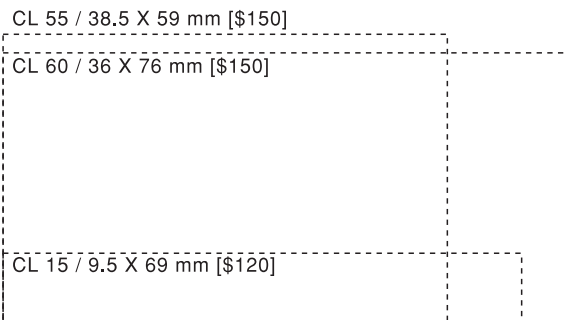

Colop 輕便型

Colop 輕便回墨印 (CL & COV & CR)

Colop 輕便回墨印 (CD & CDV)

Spare Pad	Prices	適用於
E/R12	\$25	CR12
E/R17	\$25	CR17
E/R24	\$25	CR24
R-524-7	\$30	R-524D
E/R30	\$30	CR30, CD30
E/R40	\$30	CR40, CD40, CD4H
E/R50	\$35	CR50, CD50
E/OVAL44	\$35	COV4
E/OVAL55	\$35	COV5, CDV5
E/10	\$25	CL10
E/15	\$30	CL15
E/20	\$25	CL20
E/30	\$25	CL30
E/40	\$25	CL40
E/50	\$30	CL50
E/53	\$30	CD53
E/54	\$35	CD54
E/55	\$35	CL55, CD55
E/60	\$40	CL60
E/Q17	\$25	CQ17
E/Q24	\$25	CQ24
E/Q30	\$30	CQ30
E/Q43	\$30	CQ43

雙色加\$20
Two Colour Spare Pad

CD53 / 28 X 43 mm [\$250]

Colop 金屬型回墨印 (CS)

Colop 金屬型回墨印日子印 (CD)

Colop 金屬型回墨數字型印 (CN)

Spare Pad	Prices	適用於
E/2300	\$30	CS22, CD22, CN06, CS23, CD23
E/2400	\$30	CS24, CD24, CD20
E/2600	\$35	CS26, CD26, CN08, CN10
E/2800	\$40	CS28, CD28

Two Colour Spare Pad		
Mode #	Prices	適用於
E/2300/2	\$40	CD22, CN06, CD23
E/2400/2	\$40	CD24
E/2600/2	\$50	CD26
E/2800/2	\$55	CD28

Two Colour Spare Pad

雙色加\$20

Shiny 丸印類別

五號丸 RS05

直徑 $\phi=17\text{mm}$
價錢 =[\$180]

六號丸 RS06

直徑 $\phi=20\text{mm}$
價錢 =[\$180]

十號丸 RS10

直徑 $\phi=31\text{mm}$
價錢 =[\$200]

Colop 日子跟斗印 CD4H

雙色加\$20

Colop 輕便回墨數字印

226-P / 6個位
24 X 45 mm [\$280]