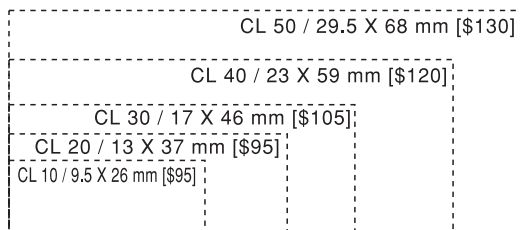

Colop 輕便型

Colop 輕便回墨印 (CL & COV & CR)

Colop 輕便回墨印 (CD & CDV)

Spare Pad	Prices	適用於
E/R12	\$25	CR12
E/R17	\$25	CR17
E/R24	\$25	CR24
R-524-7	\$30	R-524D
E/R30	\$30	CR30, CD30
E/R40	\$30	CR40, CD40, CD4H
E/R50	\$35	CR50, CD50
E/OVAL44	\$35	COV4
E/OVAL55	\$35	COV5, CDV5
E/10	\$25	CL10
E/15	\$30	CL15
E/20	\$25	CL20
E/30	\$25	CL30
E/40	\$25	CL40
E/50	\$30	CL50
E/53	\$30	CD53
E/54	\$35	CD54
E/55	\$35	CL55, CD55
E/60	\$40	CL60
E/Q17	\$25	CQ17
E/Q24	\$25	CQ24
E/Q30	\$30	CQ30
E/Q43	\$30	CQ43

雙色加\$20
Two Colour Spare Pad

CD53 / 28 X 43 mm [\$250]

Colop 金屬型回墨印 (CS)

Colop 金屬型回墨印日子印 (CD)

Colop 金屬型回墨數字型印 (CN)

Spare Pad	Prices	適用於
E/2300	\$30	CS22, CD22, CN06, CS23, CD23
E/2400	\$30	CS24, CD24, CD20
E/2600	\$35	CS26, CD26, CN08, CN10
E/2800	\$40	CS28, CD28

Two Colour Spare Pad		
Mode #	Prices	適用於
E/2300/2	\$40	CD22, CN06, CD23
E/2400/2	\$40	CD24
E/2600/2	\$50	CD26
E/2800/2	\$55	CD28

Two Colour Spare Pad

雙色加\$20

Shiny 丸印類別

五號丸 RS05

直徑 $\phi=17\text{mm}$
價錢 =[\$180]

六號丸 RS06

直徑 $\phi=20\text{mm}$
價錢 =[\$180]

十號丸 RS10

直徑 $\phi=31\text{mm}$
價錢 =[\$200]

Colop 日子跟斗印 CD4H

雙色加\$20

Colop 輕便回墨數字印

226-P / 6個位
24 X 45 mm [\$280]