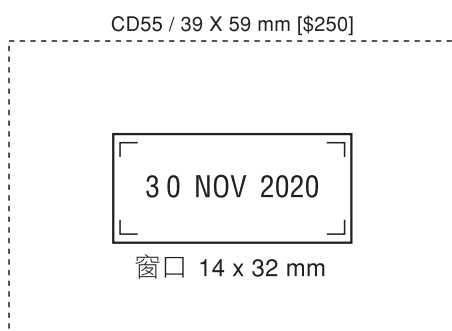

Colop 輕便型

Colop 輕便回墨印 (CL & COV & CR)

Colop 輕便回墨印 (CD & CDV)

Spare Pad	Prices	適用於
E/R12	\$25	CR12
E/R17	\$25	CR17
E/R24	\$25	CR24
R-524-7	\$30	R-524D
E/R30	\$30	CR30, CD30
E/R40	\$30	CR40, CD40, CD4H
E/R50	\$35	CR50, CD50
E/OVAL44	\$35	COV4
E/OVAL55	\$35	COV5, CDV5
E/10	\$25	CL10
E/15	\$30	CL15
E/20	\$25	CL20
E/30	\$25	CL30
E/40	\$25	CL40
E/50	\$30	CL50
E/53	\$30	CD53
E/54	\$35	CD54
E/55	\$35	CL55, CD55
E/60	\$40	CL60
E/Q17	\$25	CQ17
E/Q24	\$25	CQ24
E/Q30	\$30	CQ30
E/Q43	\$30	CQ43

雙色加\$20
Two Colour Spare Pad

CD53 / 28 X 43 mm [\$250]

Colop 金屬型回墨印 (CS)

Colop 金屬型回墨印日子印 (CD)

Colop 金屬型回墨數字型印 (CN)

Spare Pad	Prices	適用於
E/2300	\$30	CS22, CD22, CN06, CS23, CD23
E/2400	\$30	CS24, CD24, CD20
E/2600	\$35	CS26, CD26, CN08, CN10
E/2800	\$40	CS28, CD28

Two Colour Spare Pad		
Mode #	Prices	適用於
E/2300/2	\$40	CD22, CN06, CD23
E/2400/2	\$40	CD24
E/2600/2	\$50	CD26
E/2800/2	\$55	CD28

Two Colour Spare Pad

雙色加\$20

Shiny 丸印類別

五號丸 RS05

直徑 $\phi=17\text{mm}$
價錢 =[\$180]

六號丸 RS06

直徑 $\phi=20\text{mm}$
價錢 =[\$180]

十號丸 RS10

直徑 $\phi=31\text{mm}$
價錢 =[\$200]

Colop 日子跟斗印 CD4H

雙色加\$20

Colop 輕便回墨數字印

226-P / 6個位
24 X 45 mm [\$280]