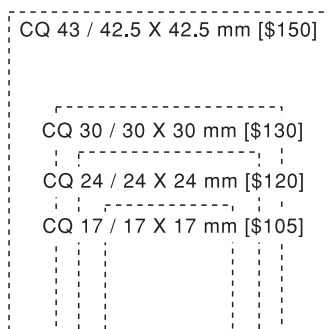

Colop 輕便型

Colop 輕便回墨印 (CL & COV & CR)

Colop 輕便回墨印 (CD & CDV)

Spare Pad	Prices	適用於
E/R12	\$25	CR12
E/R17	\$25	CR17
E/R24	\$25	CR24
R-524-7	\$30	R-524D
E/R30	\$30	CR30, CD30
E/R40	\$30	CR40, CD40, CD4H
E/R50	\$35	CR50, CD50
E/OVAL44	\$35	COV4
E/OVAL55	\$35	COV5, CDV5
E/10	\$25	CL10
E/15	\$30	CL15
E/20	\$25	CL20
E/30	\$25	CL30
E/40	\$25	CL40
E/50	\$30	CL50
E/53	\$30	CD53
E/54	\$35	CD54
E/55	\$35	CL55, CD55
E/60	\$40	CL60
E/Q17	\$25	CQ17
E/Q24	\$25	CQ24
E/Q30	\$30	CQ30
E/Q43	\$30	CQ43

雙色加\$20
Two Colour Spare Pad

CD53 / 28 X 43 mm [\$250]

Colop 金屬型回墨印 (CS)

Colop 金屬型回墨印日子印 (CD)

Colop 金屬型回墨數字型印 (CN)

Spare Pad	Prices	適用於
E/2300	\$30	CS22, CD22, CN06, CS23, CD23
E/2400	\$30	CS24, CD24, CD20
E/2600	\$35	CS26, CD26, CN08, CN10
E/2800	\$40	CS28, CD28

Two Colour Spare Pad		
Mode #	Prices	適用於
E/2300/2	\$40	CD22, CN06, CD23
E/2400/2	\$40	CD24
E/2600/2	\$50	CD26
E/2800/2	\$55	CD28

Two Colour Spare Pad

雙色加\$20

Shiny 丸印類別

五號丸 RS05

直徑 $\phi=17\text{mm}$
價錢 =[\$180]

六號丸 RS06

直徑 $\phi=20\text{mm}$
價錢 =[\$180]

十號丸 RS10

直徑 $\phi=31\text{mm}$
價錢 =[\$200]

Colop 日子跟斗印 CD4H

雙色加\$20

Colop 輕便回墨數字印

226-P / 6個位
24 X 45 mm [\$280]