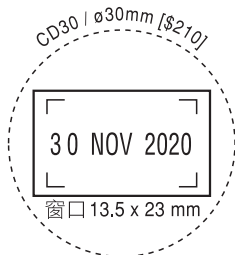

Colop 輕便型

Colop 輕便回墨印 (CL & COV & CR)

Colop 輕便回墨印 (CD & CDV)

Spare Pad	Prices	適用於
E/R12	\$25	CR12
E/R17	\$25	CR17
E/R24	\$25	CR24
R-524-7	\$30	R-524D
E/R30	\$30	CR30, CD30
E/R40	\$30	CR40, CD40, CD4H
E/R50	\$35	CR50, CD50
E/OVAL44	\$35	COV4
E/OVAL55	\$35	COV5, CDV5
E/10	\$25	CL10
E/15	\$30	CL15
E/20	\$25	CL20
E/30	\$25	CL30
E/40	\$25	CL40
E/50	\$30	CL50
E/53	\$30	CD53
E/54	\$35	CD54
E/55	\$35	CL55, CD55
E/60	\$40	CL60
E/Q17	\$25	CQ17
E/Q24	\$25	CQ24
E/Q30	\$30	CQ30
E/Q43	\$30	CQ43

雙色加\$20
Two Colour Spare Pad

CD53 / 28 X 43 mm [\$250]

Colop 金屬型回墨印 (CS)

Colop 金屬型回墨印日子印 (CD)

Colop 金屬型回墨數字型印 (CN)

Spare Pad	Prices	適用於
E/2300	\$30	CS22, CD22, CN06, CS23, CD23
E/2400	\$30	CS24, CD24, CD20
E/2600	\$35	CS26, CD26, CN08, CN10
E/2800	\$40	CS28, CD28

Two Colour Spare Pad		
Mode #	Prices	適用於
E/2300/2	\$40	CD22, CN06, CD23
E/2400/2	\$40	CD24
E/2600/2	\$50	CD26
E/2800/2	\$55	CD28

Two Colour Spare Pad

雙色加\$20

Shiny 丸印類別

五號丸 RS05

直徑 $\phi=17\text{mm}$
價錢 =[\$180]

六號丸 RS06

直徑 $\phi=20\text{mm}$
價錢 =[\$180]

十號丸 RS10

直徑 $\phi=31\text{mm}$
價錢 =[\$200]

Colop 日子跟斗印 CD4H

雙色加\$20

Colop 輕便回墨數字印

226-P / 6個位
24 X 45 mm [\$280]