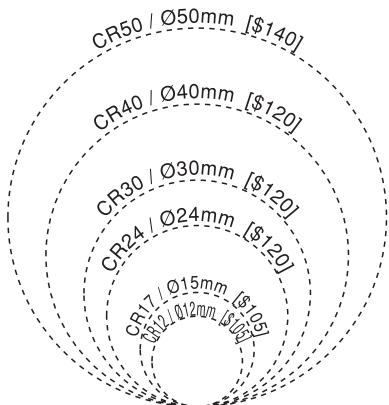

Colop 輕便型

Colop 輕便回墨印 (CL & COV & CR)

Colop 輕便回墨印 (CD & CDV)

Spare Pad	Prices	適用於
E/R12	\$25	CR12
E/R17	\$25	CR17
E/R24	\$25	CR24
R-524-7	\$30	R-524D
E/R30	\$30	CR30, CD30
E/R40	\$30	CR40, CD40, CD4H
E/R50	\$35	CR50, CD50
E/OVAL44	\$35	COV4
E/OVAL55	\$35	COV5, CDV5
E/10	\$25	CL10
E/15	\$30	CL15
E/20	\$25	CL20
E/30	\$25	CL30
E/40	\$25	CL40
E/50	\$30	CL50
E/53	\$30	CD53
E/54	\$35	CD54
E/55	\$35	CL55, CD55
E/60	\$40	CL60
E/Q17	\$25	CQ17
E/Q24	\$25	CQ24
E/Q30	\$30	CQ30
E/Q43	\$30	CQ43

雙色加\$20
Two Colour Spare Pad

CD53 / 28 X 43 mm [\$250]

Colop 金屬型回墨印 (CS)

Colop 金屬型回墨印日子印 (CD)

Colop 金屬型回墨數字型印 (CN)

Spare Pad	Prices	適用於
E/2300	\$30	CS22, CD22, CN06, CS23, CD23
E/2400	\$30	CS24, CD24, CD20
E/2600	\$35	CS26, CD26, CN08, CN10
E/2800	\$40	CS28, CD28

Two Colour Spare Pad		
Mode #	Prices	適用於
E/2300/2	\$40	CD22, CN06, CD23
E/2400/2	\$40	CD24
E/2600/2	\$50	CD26
E/2800/2	\$55	CD28

Two Colour Spare Pad

雙色加\$20

Shiny 丸印類別

五號丸 RS05

直徑 $\phi=17\text{mm}$
價錢 =[\$180]

六號丸 RS06

直徑 $\phi=20\text{mm}$
價錢 =[\$180]

十號丸 RS10

直徑 $\phi=31\text{mm}$
價錢 =[\$200]

Colop 日子跟斗印 CD4H

雙色加\$20

Colop 輕便回墨數字印

226-P / 6個位
24 X 45 mm [\$280]