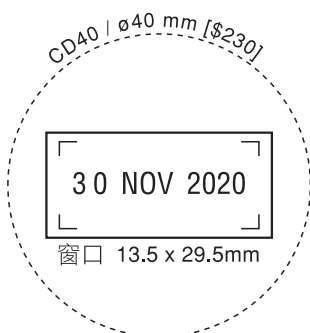

Colop 輕便型

Colop 輕便回墨印 (CL & COV & CR)

Colop 輕便回墨印 (CD & CDV)

Spare Pad	Prices	適用於
E/R12	\$25	CR12
E/R17	\$25	CR17
E/R24	\$25	CR24
R-524-7	\$30	R-524D
E/R30	\$30	CR30, CD30
E/R40	\$30	CR40, CD40, CD4H
E/R50	\$35	CR50, CD50
E/OVAL44	\$35	COV4
E/OVAL55	\$35	COV5, CDV5
E/10	\$25	CL10
E/15	\$30	CL15
E/20	\$25	CL20
E/30	\$25	CL30
E/40	\$25	CL40
E/50	\$30	CL50
E/53	\$30	CD53
E/54	\$35	CD54
E/55	\$35	CL55, CD55
E/60	\$40	CL60
E/Q17	\$25	CQ17
E/Q24	\$25	CQ24
E/Q30	\$30	CQ30
E/Q43	\$30	CQ43

雙色加\$20
Two Colour Spare Pad

CD53 / 28 X 43 mm [\$250]

Colop 金屬型回墨印 (CS)

Colop 金屬型回墨印日子印 (CD)

Colop 金屬型回墨數字型印 (CN)

Spare Pad	Prices	適用於
E/2300	\$30	CS22, CD22, CN06, CS23, CD23
E/2400	\$30	CS24, CD24, CD20
E/2600	\$35	CS26, CD26, CN08, CN10
E/2800	\$40	CS28, CD28

Two Colour Spare Pad		
Mode #	Prices	適用於
E/2300/2	\$40	CD22, CN06, CD23
E/2400/2	\$40	CD24
E/2600/2	\$50	CD26
E/2800/2	\$55	CD28

Two Colour Spare Pad

雙色加\$20

Shiny 丸印類別

五號丸 RS05

直徑 $\phi=17\text{mm}$
價錢 =[\$180]

六號丸 RS06

直徑 $\phi=20\text{mm}$
價錢 =[\$180]

十號丸 RS10

直徑 $\phi=31\text{mm}$
價錢 =[\$200]

Colop 日子跟斗印 CD4H

雙色加\$20

Colop 輕便回墨數字印

226-P / 6個位
24 X 45 mm [\$280]