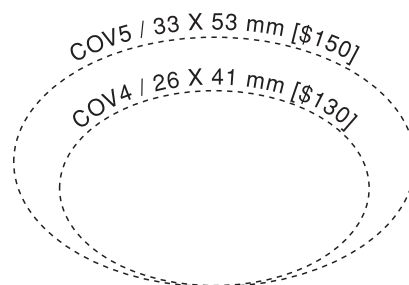

Colop 輕便型

Colop 輕便回墨印 (CL & COV & CR)

Colop 輕便回墨印 (CD & CDV)

Spare Pad	Prices	適用於
E/R12	\$25	CR12
E/R17	\$25	CR17
E/R24	\$25	CR24
R-524-7	\$30	R-524D
E/R30	\$30	CR30, CD30
E/R40	\$30	CR40, CD40, CD4H
E/R50	\$35	CR50, CD50
E/OVAL44	\$35	COV4
E/OVAL55	\$35	COV5, CDV5
E/10	\$25	CL10
E/15	\$30	CL15
E/20	\$25	CL20
E/30	\$25	CL30
E/40	\$25	CL40
E/50	\$30	CL50
E/53	\$30	CD53
E/54	\$35	CD54
E/55	\$35	CL55, CD55
E/60	\$40	CL60
E/Q17	\$25	CQ17
E/Q24	\$25	CQ24
E/Q30	\$30	CQ30
E/Q43	\$30	CQ43

雙色加\$20
Two Colour Spare Pad

CD53 / 28 X 43 mm [\$250]

Colop 金屬型回墨印 (CS)

Colop 金屬型回墨印日子印 (CD)

Colop 金屬型回墨數字型印 (CN)

Spare Pad	Prices	適用於
E/2300	\$30	CS22, CD22, CN06, CS23, CD23
E/2400	\$30	CS24, CD24, CD20
E/2600	\$35	CS26, CD26, CN08, CN10
E/2800	\$40	CS28, CD28

Two Colour Spare Pad		
Mode #	Prices	適用於
E/2300/2	\$40	CD22, CN06, CD23
E/2400/2	\$40	CD24
E/2600/2	\$50	CD26
E/2800/2	\$55	CD28

Two Colour Spare Pad

雙色加\$20

Shiny 丸印類別

五號丸 RS05

直徑 $\phi=17\text{mm}$
價錢 =[\$180]

六號丸 RS06

直徑 $\phi=20\text{mm}$
價錢 =[\$180]

十號丸 RS10

直徑 $\phi=31\text{mm}$
價錢 =[\$200]

Colop 日子跟斗印 CD4H

雙色加\$20

Colop 輕便回墨數字印

226-P / 6個位
24 X 45 mm [\$280]