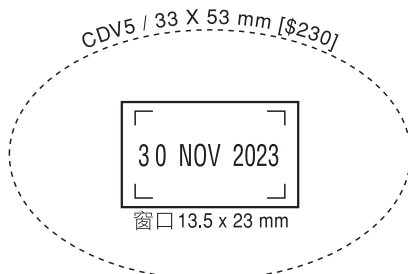

Colop 輕便回墨印 (CD & CDV)