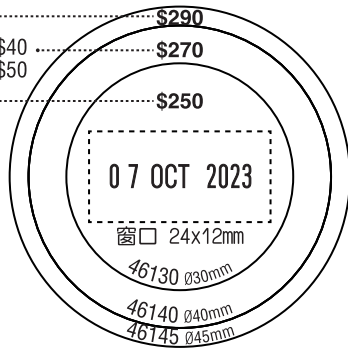

卓達迴墨印 trodat®

下列型號只提供單色印台，顧客可選擇紫、紅、黑及綠色油墨。如使用隱形油墨，則需另行訂購有關之添加油墨。

2023年4月1日起生效

Printer Line

- 6/46045 $50
- 6/46045/2 $60
- 6/46030 $40
- 6/46030/2 $50

- 6/46040 $40
- 6/46040/2 $50