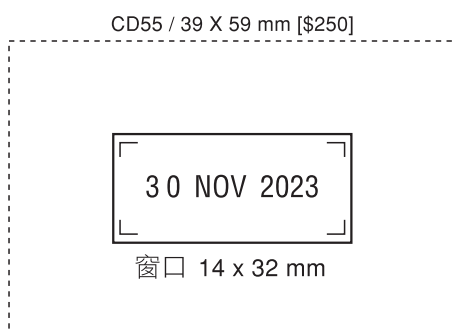

Colop 輕便回墨印 (CD & CDV)