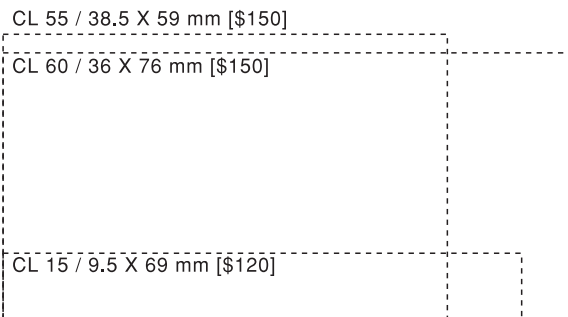

Colop 輕便型

Colop 輕便回墨印 (CL & COV & CR)