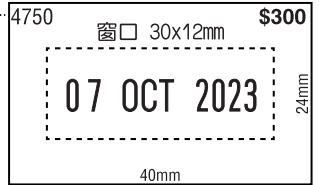

- 6/46040 $40
- 6/46040/2 $50

- 6/4850 $30
- 6/4850/2 $40

4850 $140 25mm 5mm

07 NOV 2023

- 6/4750 $40
- 6/4750/2 $60