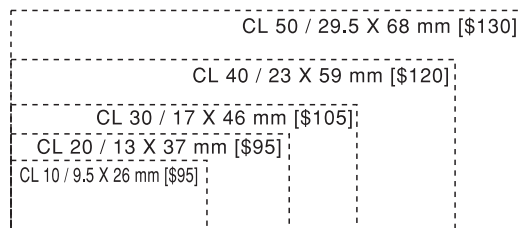

Colop 輕便型

Colop 輕便回墨印 (CL & COV & CR)