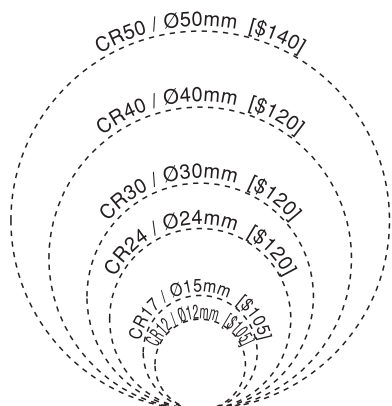

Colop 輕便型

Colop 輕便回墨印 (CL & COV & CR)