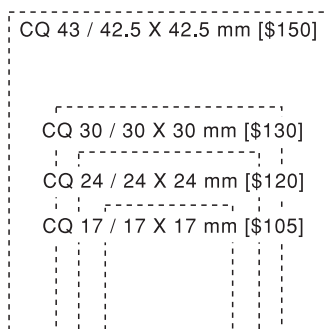

Colop 輕便型

Colop 輕便回墨印 (CL & COV & CR)