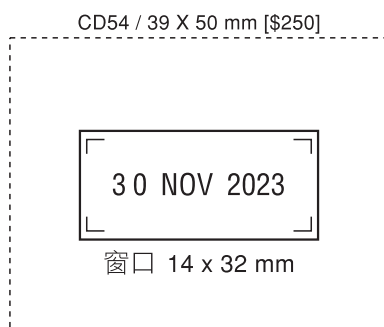

Colop 輕便回墨印 (CD & CDV)