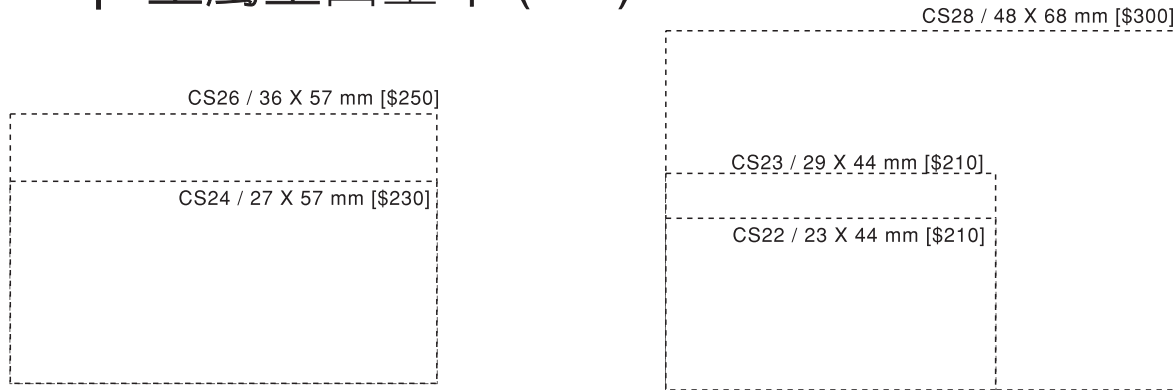

Colop 金屬型回墨印 (CS)