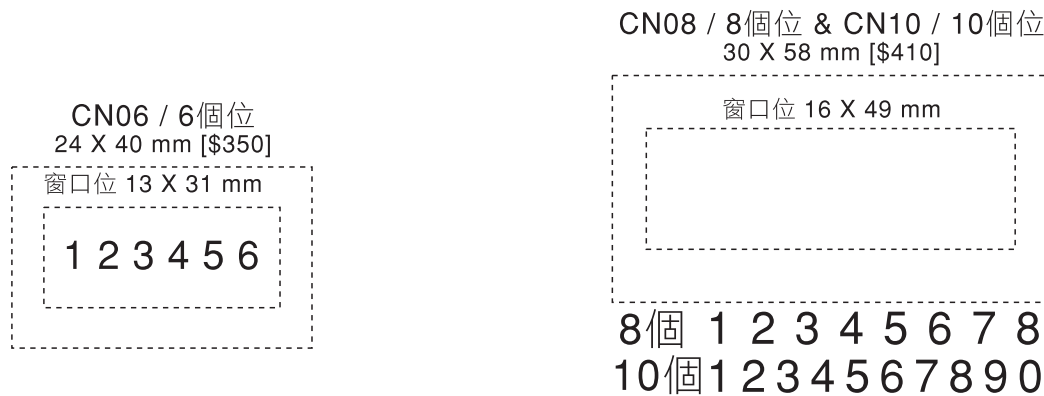

雙色加\$20
Two Colour Spare Pad

CD53 / 28 X 43 mm [\$250]

Colop 金屬型回墨印 (CS)

Colop 金屬型回墨印日子印 (CD)

Colop 金屬型回墨數字型印 (CN)

Spare Pad	Prices	適用於
E/2300	\$35	CS22, CD22, CN06, CS23, CD23
E/2400	\$35	CS24, CD24, CD20
E/2600	\$40	CS26, CD26, CN08, CN10
E/2800	\$45	CS28, CD28