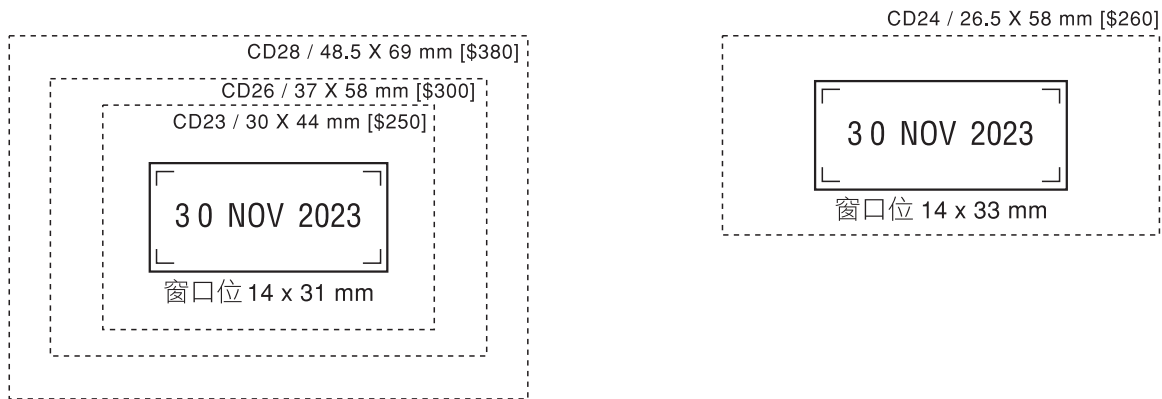

雙色加\$20
Two Colour Spare Pad

CD53 / 28 X 43 mm [\$250]

Colop 金屬型回墨印 (CS)

Colop 金屬型回墨印日子印 (CD)

Colop 金屬型回墨數字型印 (CN)

Spare Pad	Prices	適用於
E/2300	\$35	CS22, CD22, CN06, CS23, CD23
E/2400	\$35	CS24, CD24, CD20
E/2600	\$40	CS26, CD26, CN08, CN10
E/2800	\$45	CS28, CD28