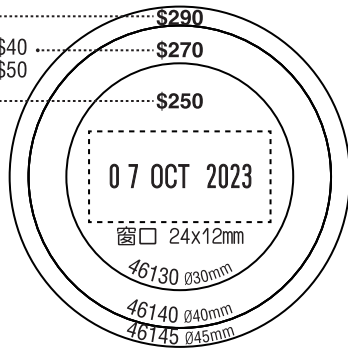

卓達迴墨印 trodat®

下列型號只提供單色印台，顧客可選擇紫、紅、黑及綠色油墨。如使用隱形油墨，則需另行訂購有關之添加油墨。

2023年4月1日起生效

Printer Line

- 6/46045 $50
- 6/46045/2 $60
- 6/46030 $40
- 6/46030/2 $50

- 6/46040 $40
- 6/46040/2 $50