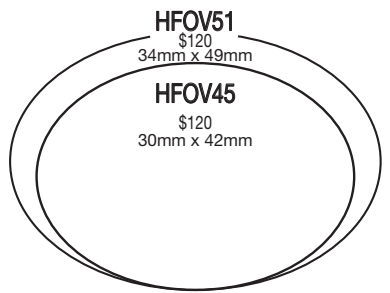

# 海豚原子印

2025年3月1日起生效

8 x 25mm <b>H-926</b> \$38	9 x 29mm <b>MF-1030</b> \$53								
8mm 44mm <b>H-945</b> \$85	<b>H-965</b> 63mm \$85		<b>HF1414</b> 13 x 13mm \$85	<b>HF1818</b> 16 x 16mm \$90	<b>HF2222</b> 20 x 20mm \$90	<b>HF2626</b> 24x 24mm \$120			
10.5mm 53mm <b>HF1355</b> \$90	<b>HF1370</b> 68mm \$120	<b>HF13103</b> 101mm \$120							
16mm 45mm <b>HA1747</b> \$90	15mm 65mm <b>HF1767</b> \$120	<b>HF1791</b> 90mm \$120	<b>HF27128</b> 25mm \$180		<b>H2662</b> 24mm \$135				
								125mm	
25mm 53mm <b>HF2755</b> \$120	<b>HF2767</b> 65mm \$120	<b>HF2778</b> 76mm \$120	<b>HF27103</b> 101mm \$155		<b>HF5355</b> 51mm \$180				
								<b>HF5391</b> 89mm \$200	
30mm 30mm <b>HF3232</b> \$120	<b>HF3255</b> 53mm \$120	<b>HF3267</b> 65mm \$140	<b>HF3278</b> 76mm \$140	<b>HF32103</b> 101mm \$180					
41mm 53mm <b>HF4355</b> \$120	<b>HF4378</b> 75mm \$140	<b>HF43103</b> 101mm \$180	<b>HF43128</b> 126mm \$190						
								<p>FR-1: Dia 15mm FR-2: Dia 22mm HF035(R3): Dia 33mm HF040(R4): Dia 38mm HF045(R5): Dia 42mm HF051(R6): Dia 49mm</p>	
								<p><b>COLOUR:</b> \$50 extra for each additional colour. <b>SPECIAL SIZE BY REQUEST:</b> \$35 for each additional 6sq cm (1 sq in).</p>	
								<p><b>IS-80</b> \$380 95mm</p>	
								<p>102mm</p>	
								<p>131mm</p>	

FR-1: Dia 15mm  
FR-2: Dia 22mm  
HF035(R3): Dia 33mm  
HF040(R4): Dia 38mm  
HF045(R5): Dia 42mm  
HF051(R6): Dia 49mm

**COLOUR:** \$50 extra for each additional colour.  
**SPECIAL SIZE BY REQUEST:** \$35 for each additional 6sq cm (1 sq in).