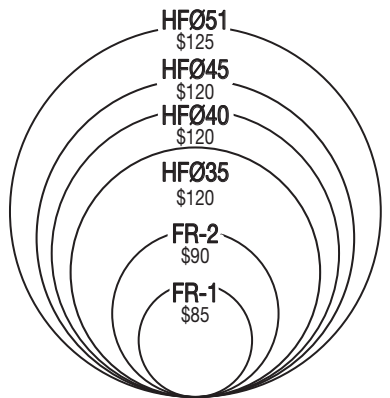

# 海豚原子印

2025年3月1日起生效

8 x 25mm <b>H-926</b> \$38	9 x 29mm <b>MF-1030</b> \$53								
8mm 44mm <b>H-945</b> \$85	<b>H-965</b> 63mm \$85		<b>HF1414</b> 13 x 13mm \$85	<b>HF1818</b> 16 x 16mm \$90	<b>HF2222</b> 20 x 20mm \$90	<b>HF2626</b> 24x 24mm \$120			
10.5mm 53mm <b>HF1355</b> \$90	<b>HF1370</b> 68mm \$120	<b>HF13103</b> 101mm \$120							
16mm 45mm <b>HA1747</b> \$90	15mm 65mm <b>HF1767</b> \$120	<b>HF1791</b> 90mm \$120	<b>HF27128</b> 25mm \$180		<b>H2662</b> 24mm \$135				
								125mm	
25mm 53mm <b>HF2755</b> \$120	<b>HF2767</b> 65mm \$120	<b>HF2778</b> 76mm \$120	<b>HF27103</b> 101mm \$155		<b>HF5355</b> 51mm \$180				
								<b>HF5391</b> 89mm \$200	
30mm 30mm <b>HF3232</b> \$120	<b>HF3255</b> 53mm \$120	<b>HF3267</b> 65mm \$140	<b>HF3278</b> 76mm \$140	<b>HF32103</b> 101mm \$180					
41mm 53mm <b>HF4355</b> \$120	<b>HF4378</b> 75mm \$140	<b>HF43103</b> 101mm \$180	<b>HF43128</b> 126mm \$190						
								<p>FR-1: Dia 15mm FR-2: Dia 22mm HF035(R3): Dia 33mm HF040(R4): Dia 38mm HF045(R5): Dia 42mm HF051(R6): Dia 49mm</p>	
								<p><b>COLOUR:</b> \$50 extra for each additional colour. <b>SPECIAL SIZE BY REQUEST:</b> \$35 for each additional 6sq cm (1 sq in).</p>	
								<p><b>IS-80</b> \$380 95mm</p>	
								<p>102mm</p>	
								<p>131mm</p>	

FR-1: Dia 15mm  
FR-2: Dia 22mm  
HF035(R3): Dia 33mm  
HF040(R4): Dia 38mm  
HF045(R5): Dia 42mm  
HF051(R6): Dia 49mm

**COLOUR:** \$50 extra for each additional colour.  
**SPECIAL SIZE BY REQUEST:** \$35 for each additional 6sq cm (1 sq in).