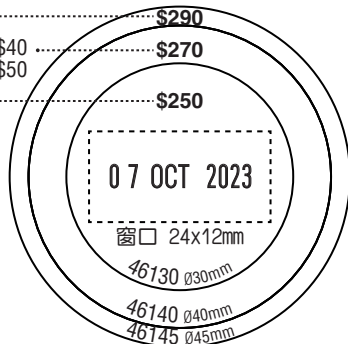

卓達迴墨印 trodat®

下列型號只提供單色印台，顧客可選擇紫、紅、黑及綠色油墨。如使用隱形油墨，則需另行訂購有關之添加油墨。

2023年4月1日起生效

Printer Line

- 6/46045 $50
- 6/46045/2 $60
- 6/46030 $40
- 6/46030/2 $50

- 6/46040 $40
- 6/46040/2 $50