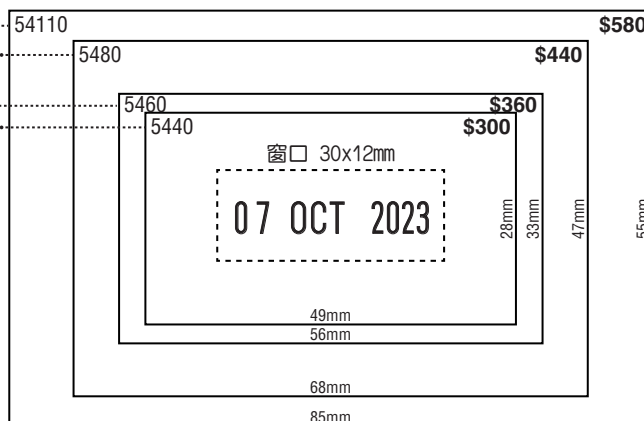

Professional Line

- 6/511 $60
- 6/511/2 $80
- 6/56 $40
- 6/56/2 $60

- 6/58 $40
- 6/58/2 $60

- 6/53 $40
- 6/53/2 $50