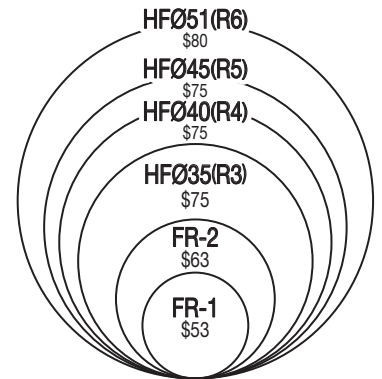

海豚光敏印 (Flash Stamp)

2025年3月1日起生效

6.5 x 23mm **H-926**
$30

8.5 x 28mm **MF-1030**
$40

6.5mm 43mm **H-945** **H-965**
$53 61mm $53

HF1414
$53
12 x 12mm

HF1818
$63
15 x 15mm

9.5mm **HF1355** **HF1370** **HF13103**
$63 66mm $75 99mm $75

HF2222
$63
19 x 19mm

HF2626
$75
22 x 22mm

14mm **HA1747** **HF1767** **HF1791** **HF27128**
$63 $75 $75 $140
40mm 63mm 88mm 24mm
123mm

HF2755 **HF2767** **HF2778** **HF27103**
$75 $75 $75 $120
24mm 51mm 63mm 74mm 99mm

HF5355 **HF5391**
$130 $155
49mm 51mm 87mm

HF3232 **HF3255** **HF3267** **HF3278** **HF32103**
$75 $75 $120 $120 $140
28mm 28mm 51mm 63mm 74mm 99mm

HF4355 **HF4378** **HF43103** **HF43128**
$75 $120 $140 $150
40mm 51mm 73mm 99mm 124mm

HF6066 **HF6685** **HA80104**
$180 $190 $200
62mm 62mm 74mm
55mm 80mm
99mm

FR-1: Dia 14mm
FR-2: Dia 21mm
HFØ35(R3): Dia 31mm
HFØ40(R4): Dia 36mm
HFØ45(R5): Dia 40mm
HFØ51(R6): Dia 47mm