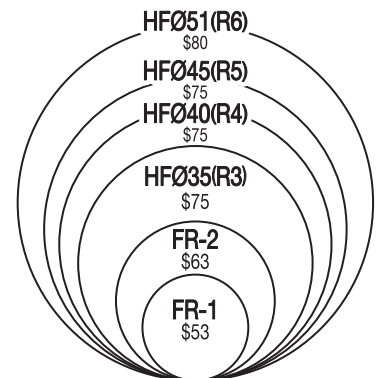

FR-1: Dia 14mm
FR-2: Dia 21mm
HFØ35(R3): Dia 31mm
HFØ40(R4): Dia 36mm
HFØ45(R5): Dia 40mm
HFØ51(R6): Dia 47mm