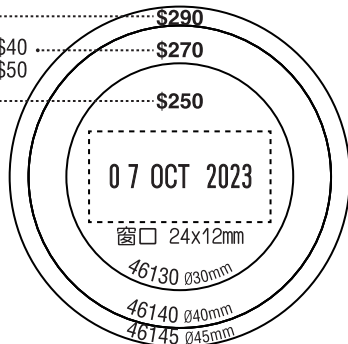

卓達迴墨印 trodat®

下列型號只提供單色印台，顧客可選擇紫、紅、黑及綠色油墨。如使用隱形油墨，則需另行訂購有關之添加油墨。

2023年4月1日起生效

Printer Line

- 6/46045 $50
- 6/46045/2 $60
- 6/46030 $40
- 6/46030/2 $50

- 6/46040 $40
- 6/46040/2 $50