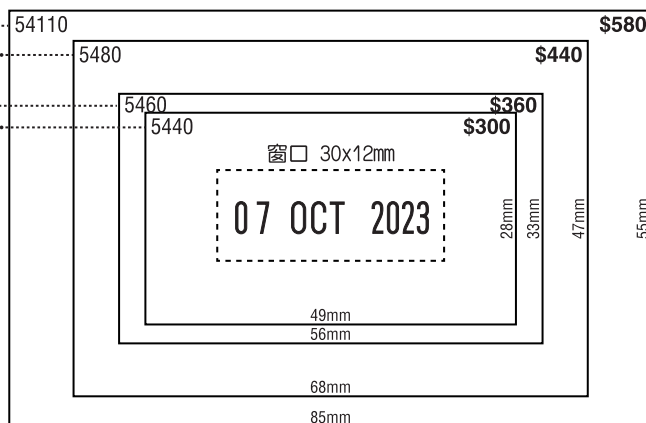

Professional Line

- 6/511 $60
- 6/511/2 $80
- 6/56 $40
- 6/56/2 $60

- 6/58 $40
- 6/58/2 $60
- 6/53 $40
- 6/53/2 $50